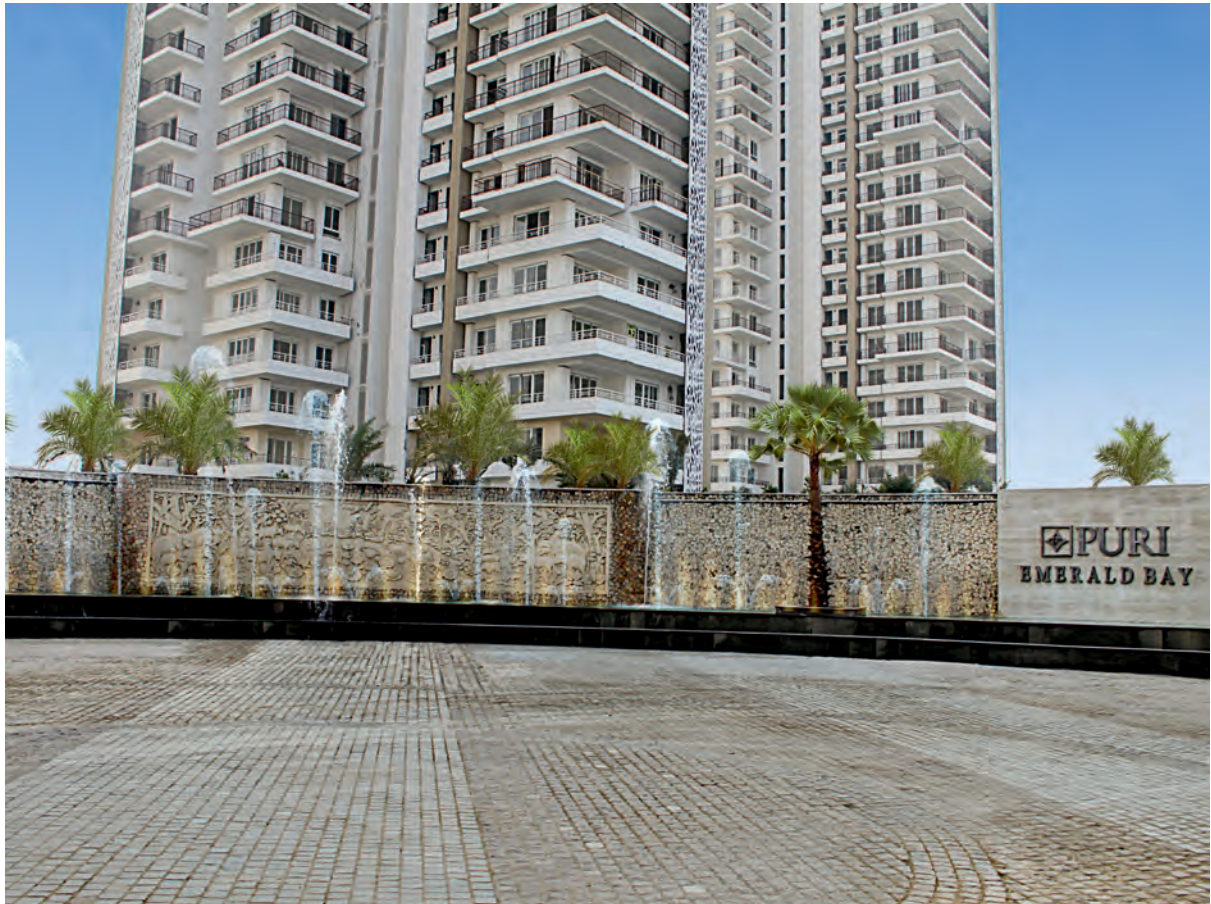

PURI EMERALD BAY

SECTOR 104, GURGAON

WINNER
RESIDENTIAL
PROPERTY OF THE YEAR

ACTUAL IMAGE

THE JEWEL
RIGHT ON
DWARKA
EXPRESSWAY
IS NOW
READY TO LIVE

This is *luxury*
without compromise

ACTUAL IMAGE OF
PRIVATE MOVIE THEATRE

ACTUAL PICTURE OF EMERALD BAY, GURGAON

PURI
EMERALD BAY
SECTOR 104, GURGAON

The Complex
READY TO ENJOY

2 & 3 BHK Ultra Luxury Apartments

Choice of 1,550 sq.ft., 1,700 sq.ft. & 2,450 sq.ft.

3-side Open Apartments

Extensive Landscaping and Water Features

Two Clubhouses, Each for the Cluster of Three Towers

Actual Apartment Ready for Viewing

Clubhouse Ready for Use

ACTUAL PICTURES OF EMERALD BAY, GURGAON

ACTUAL PICTURES OF EMERALD BAY, GURGAON