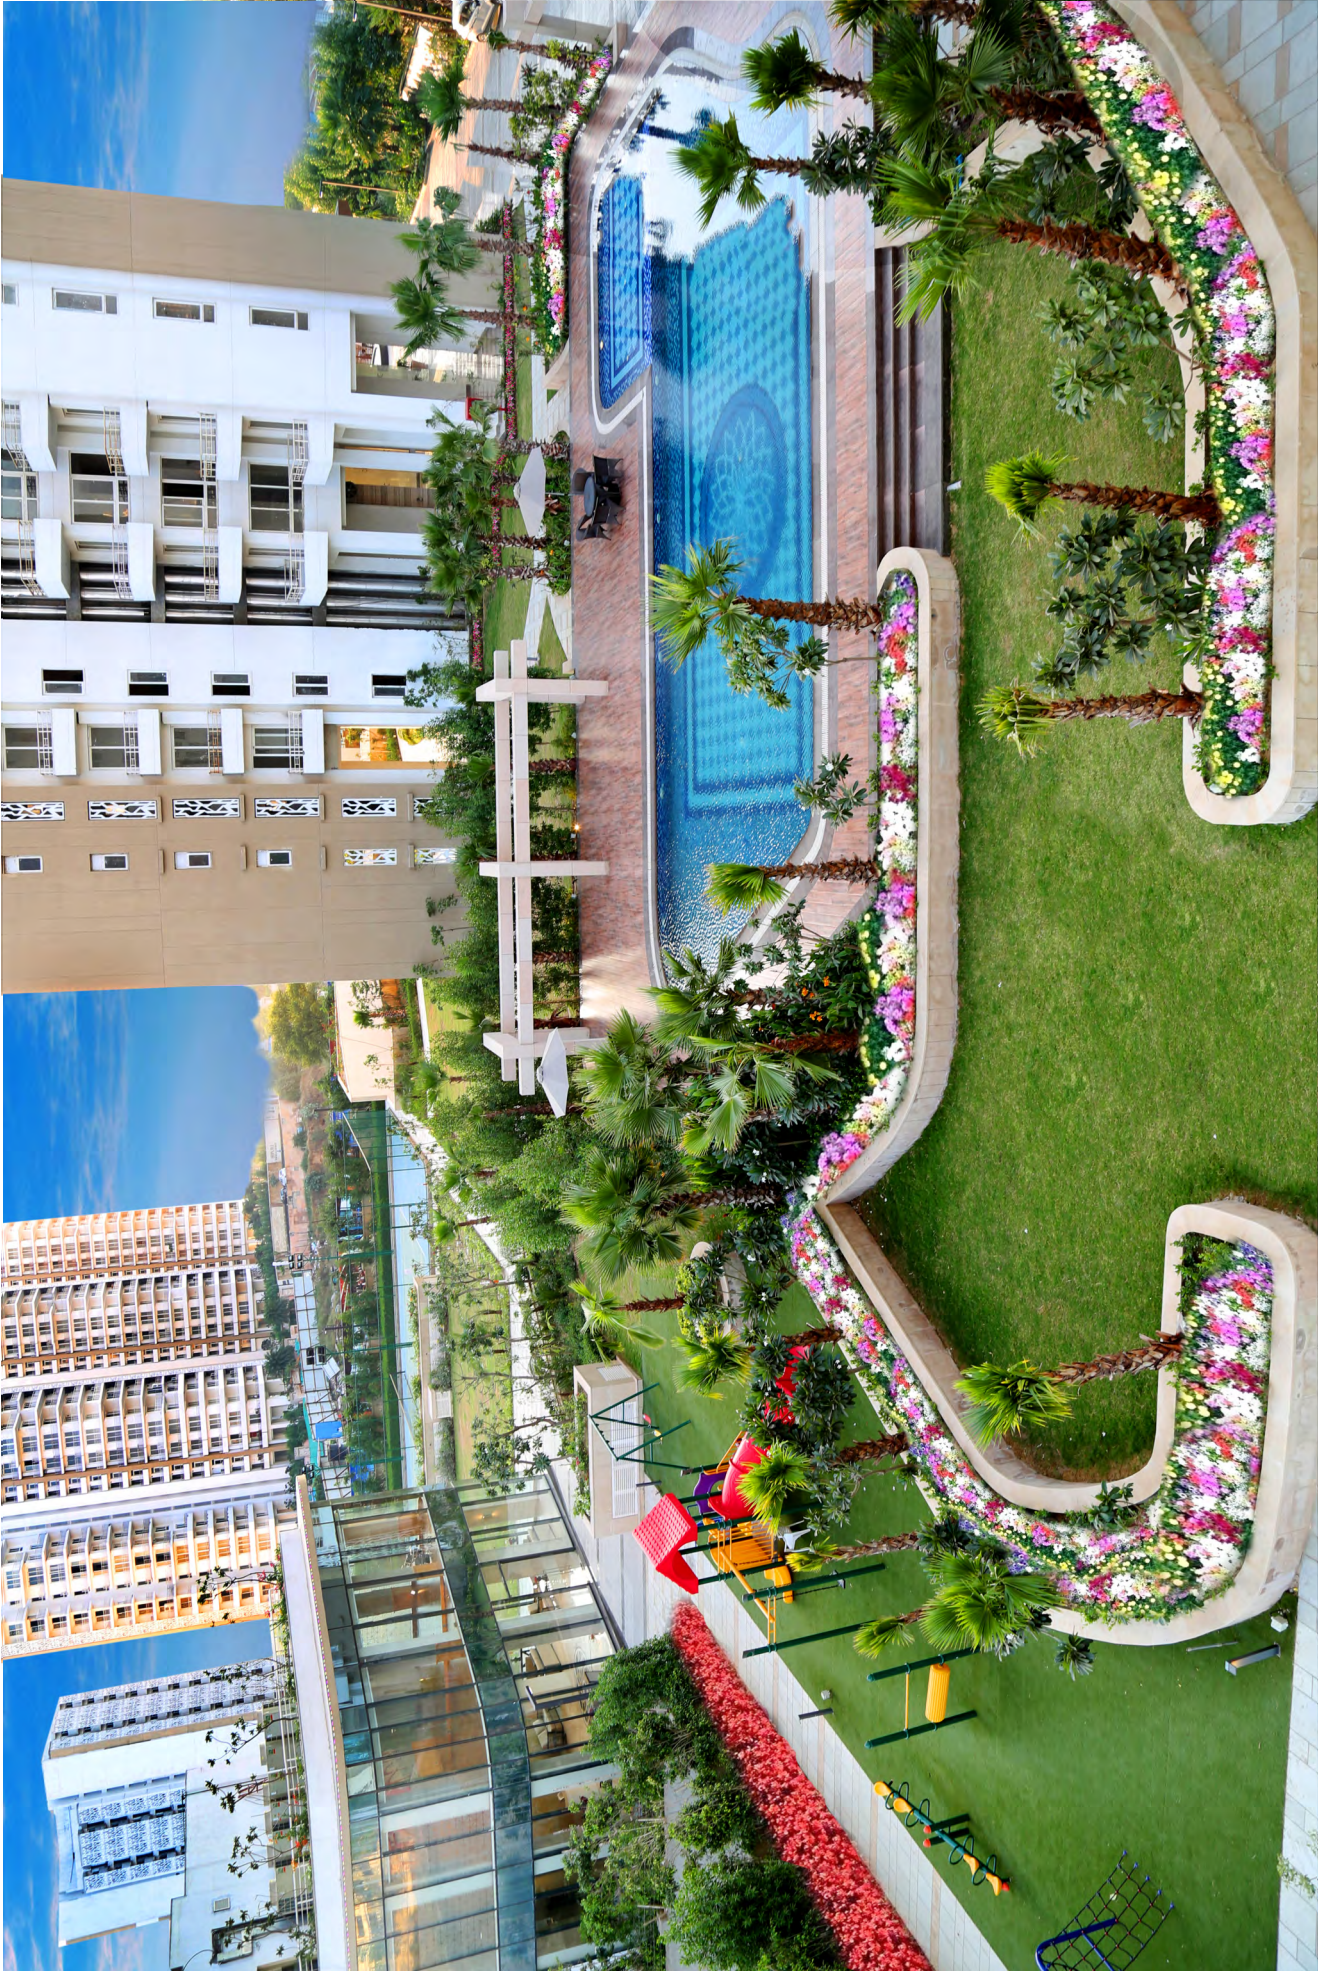

Extensive Landscaping and Water Features

Two Clubhouses, Each for the Cluster of Three Towers

Actual Apartment Ready for Viewing

Clubhouse Ready for Use

ACTUAL PICTURES OF EMERALD BAY, GURGAON

ACTUAL PICTURES OF EMERALD BAY, GURGAON

THE EMERALD CLUBS

ACTUAL IMAGE

The exclusive club indulgences come with two clubhouses, each for a cluster of three towers so that you never have to wait for your turn on the treadmill.

The rare privileges also include a private mini theater for your private gatherings which makes the clubhouse a spirited entertainment hub. It also includes exclusive music studio, dance studio and kids Zone.

With top of the line gymnasium, lounge, multiple pools and flood lit tennis court, be ready for an active lifestyle at Emerald Bay.

Pool & Kids Play

ACTUAL IMAGE OF MOVIE THEATRE

ACTUAL IMAGE OF GYMNASIUM

ACTUAL IMAGE OF TENNIS COURT

ACTUAL IMAGE OF BASKET BALL COURT

Actual Image of Pocket B Club

GYM at Pocket B Club

Kids Zone

Music Studio

FEATURES OF EMERALD BAY

**TWO STATE-OF-ART
GYMS**