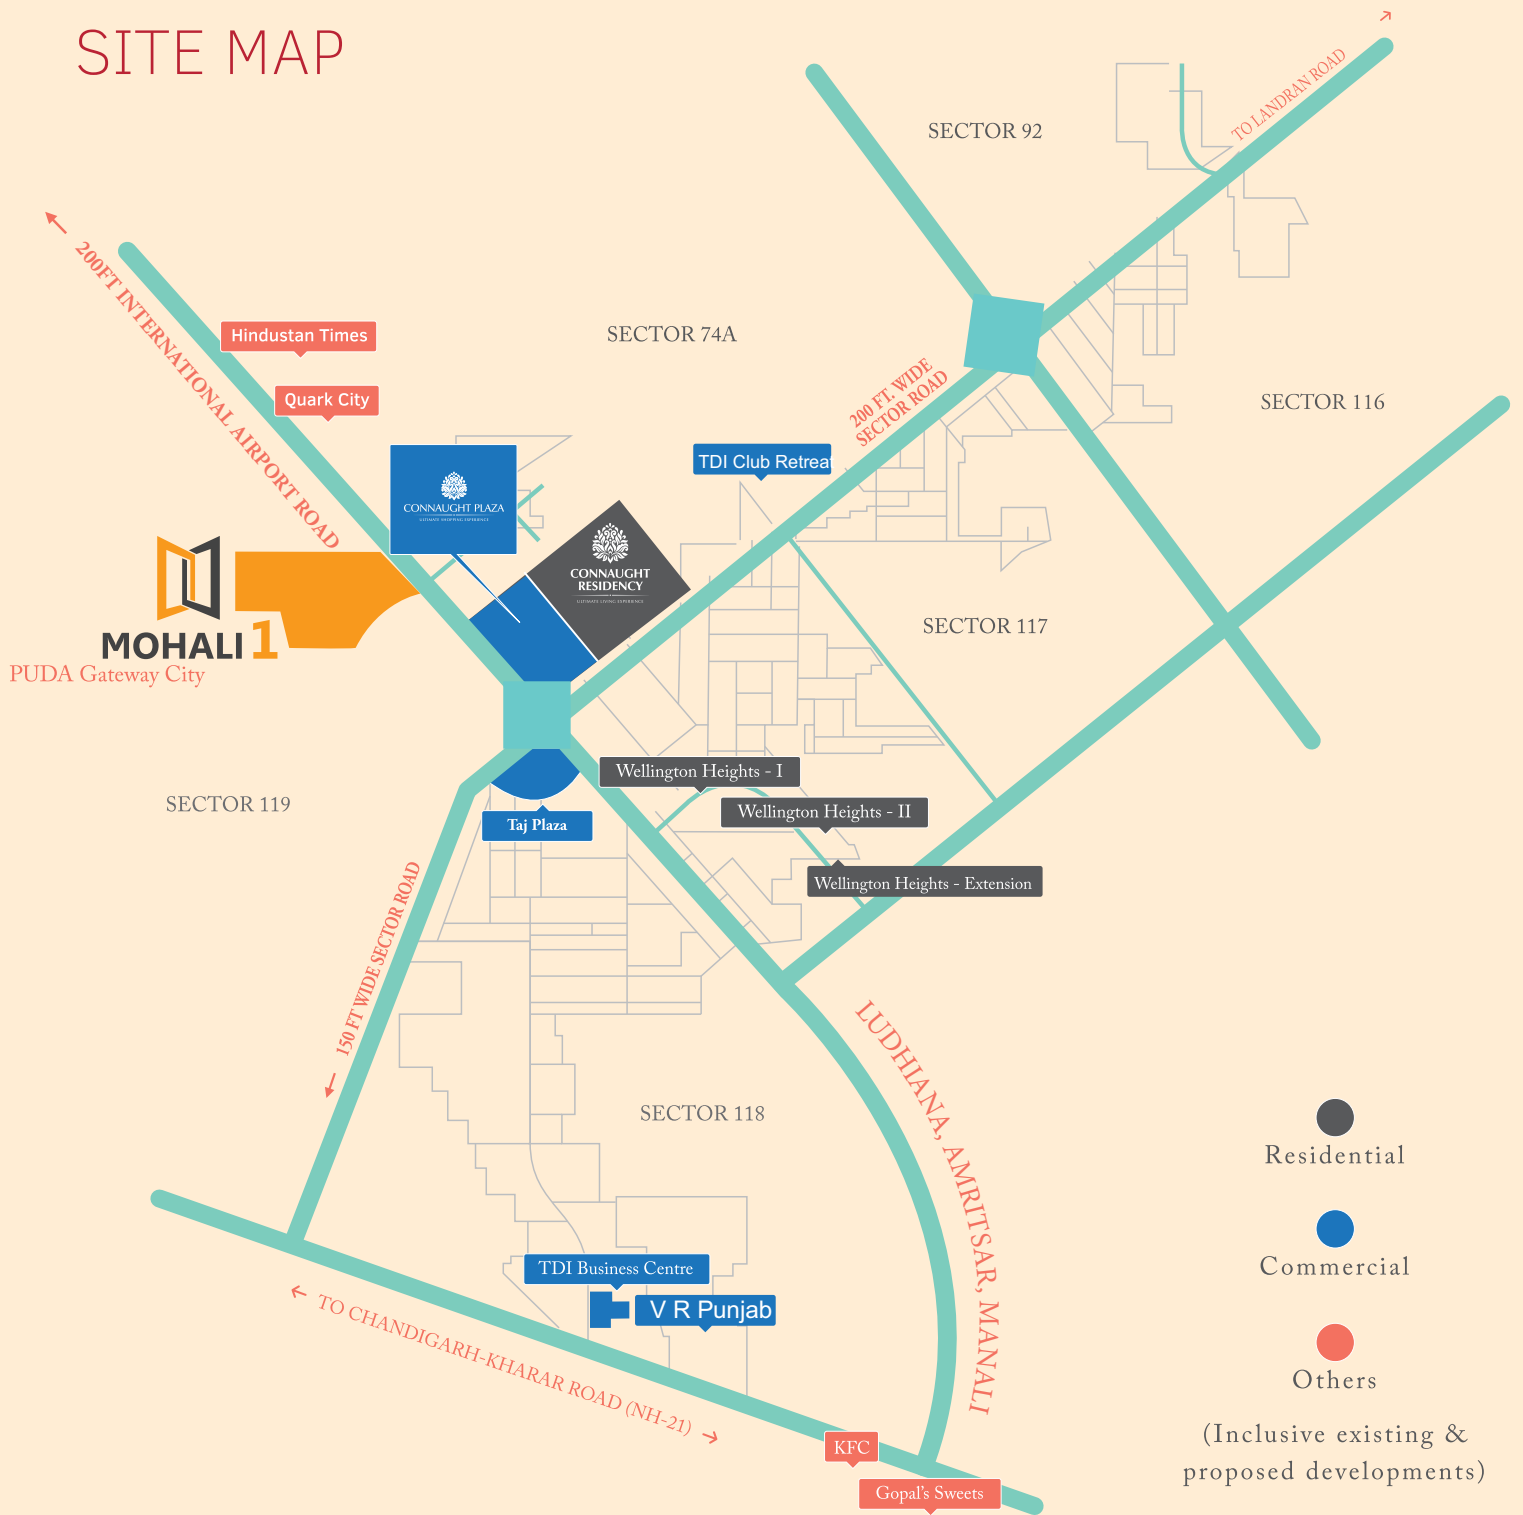

SITE MAP

TDI INFRA TECH LTD.

Head Office : 10, Shaheed Bhagat Singh Marg, Near Gole Market, New Delhi - 110001

Regional Office : SCO 144-145, 200 FT Wide Airport Road, Sector -117, TDI City, Mohali T: 8558807770-1-2-3

Contact : 011-49133333 Website : www.tdiinftratech.com | www.tdigroupmohali.net

1 sq.mtr. = 10.764 sq.ft.

Disclaimer!: In the interest of maintaining high standard, all floor plans, layout plans, areas, dimensions and specifications are indicative and subject to change as decided by the company or by any competent authority. Soft furnishing, cupboards, furniture and gadgets are not part of the offering.

All images are an artistic conceptualization and do not purport to replicate the exact products.

CONNECT WITH US ON:

AN ISO 9001:2008 COMPANY.

LOAN AVAILABLE