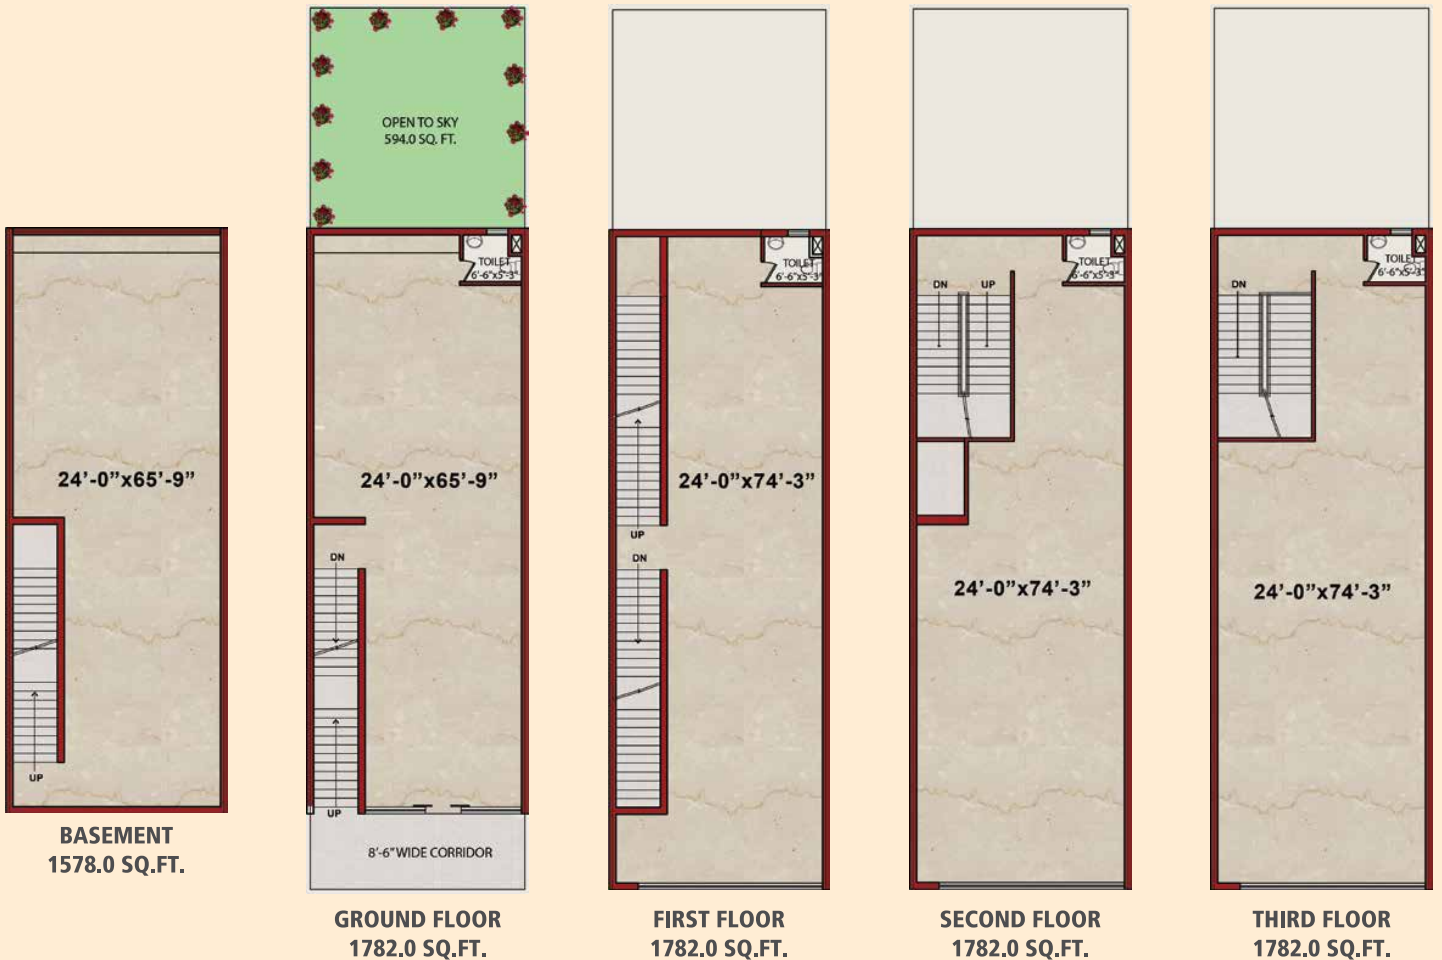

# SITE PLAN

## LEGEND

1. SITE FOR MULTIPLEX / FOOD COURT / SERVICE APARTMENTS / ENTERTAINMENT / SHOPPING / OFFICE SPACES - 4195.77 SQ. YDS.
2. SITE FOR ANCHOR STORE - 710.0 SQ. YDS.
3. SITE FOR HOTEL - 1130.0 SQ. YDS.
4. SCO - 672-685 | 264.0 SQ. YDS.
5. SCO - 601-671 | 80.0 SQ. YDS.

# FLOOR PLAN

**PLOT SIZE = 80 SQ. YDS.**

**PLOT SIZE = 264 SQ. YDS.**