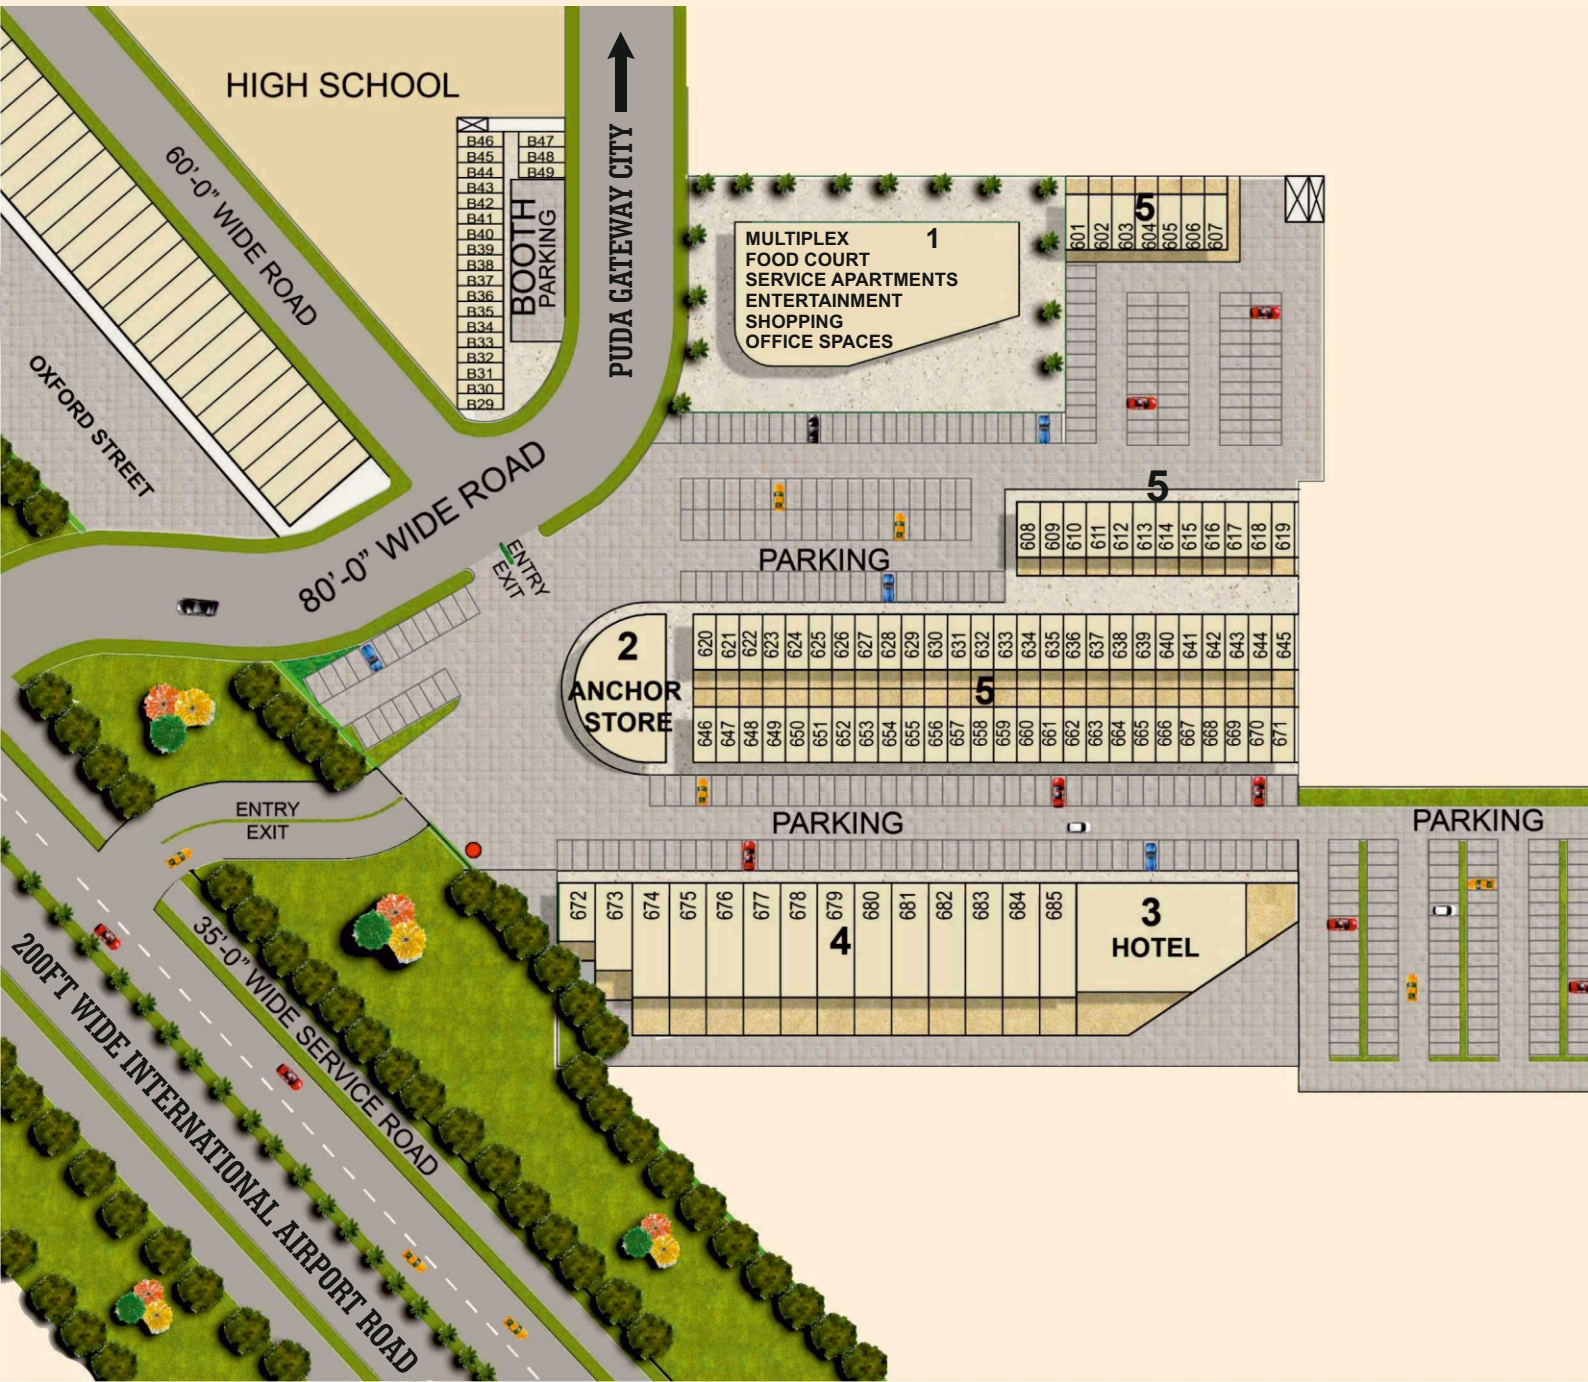

# MOHALI 1

- Food • Hotel • Retail • Entertainment
  - Multiplex • Service Apartments • Office Spaces
- SECTOR-119 —

**COMMERCIAL SCO'S & BUILT-UP UNITS  
LOCATED AT 200FT WIDE  
INTERNATIONAL AIRPORT ROAD**

(80 SQ. YDS.)

(264 SQ. YDS.)

**ANCHOR STORE**

**MULTIPLEX | FOOD COURT | SERVICE APARTMENTS | ENTERTAINMENT | SHOPPING | OFFICE SPACES**

**HOTEL**

## LOCATION ADVANTAGES

- An Integral part of TDI City Mega Township Project Sector-74A, 92, 116,117,118 & 119 Mohali.
- Located on 200ft wide International Airport Road & adjoining PUDA Gateway City.
- Multiple connectivity to all sectors of Mohali & Chandigarh.
- Centrally located in and around 1000 acres of residential areas.
- Mohali International Airport Road passing through TDI City serves as a gateway for Haryana, Himachal Pradesh, Jammu & Kashmir & whole of Punjab.

## LEGEND

1. SITE FOR MULTIPLEX / FOOD COURT / SERVICE APARTMENTS / ENTERTAINMENT / SHOPPING / OFFICE SPACES - 4195.77 SQ. YDS.
2. SITE FOR ANCHOR STORE - 710.0 SQ. YDS.
3. SITE FOR HOTEL - 1130.0 SQ. YDS.
4. SCO - 672-685 | 264.0 SQ. YDS.
5. SCO - 601-671 | 80.0 SQ. YDS.