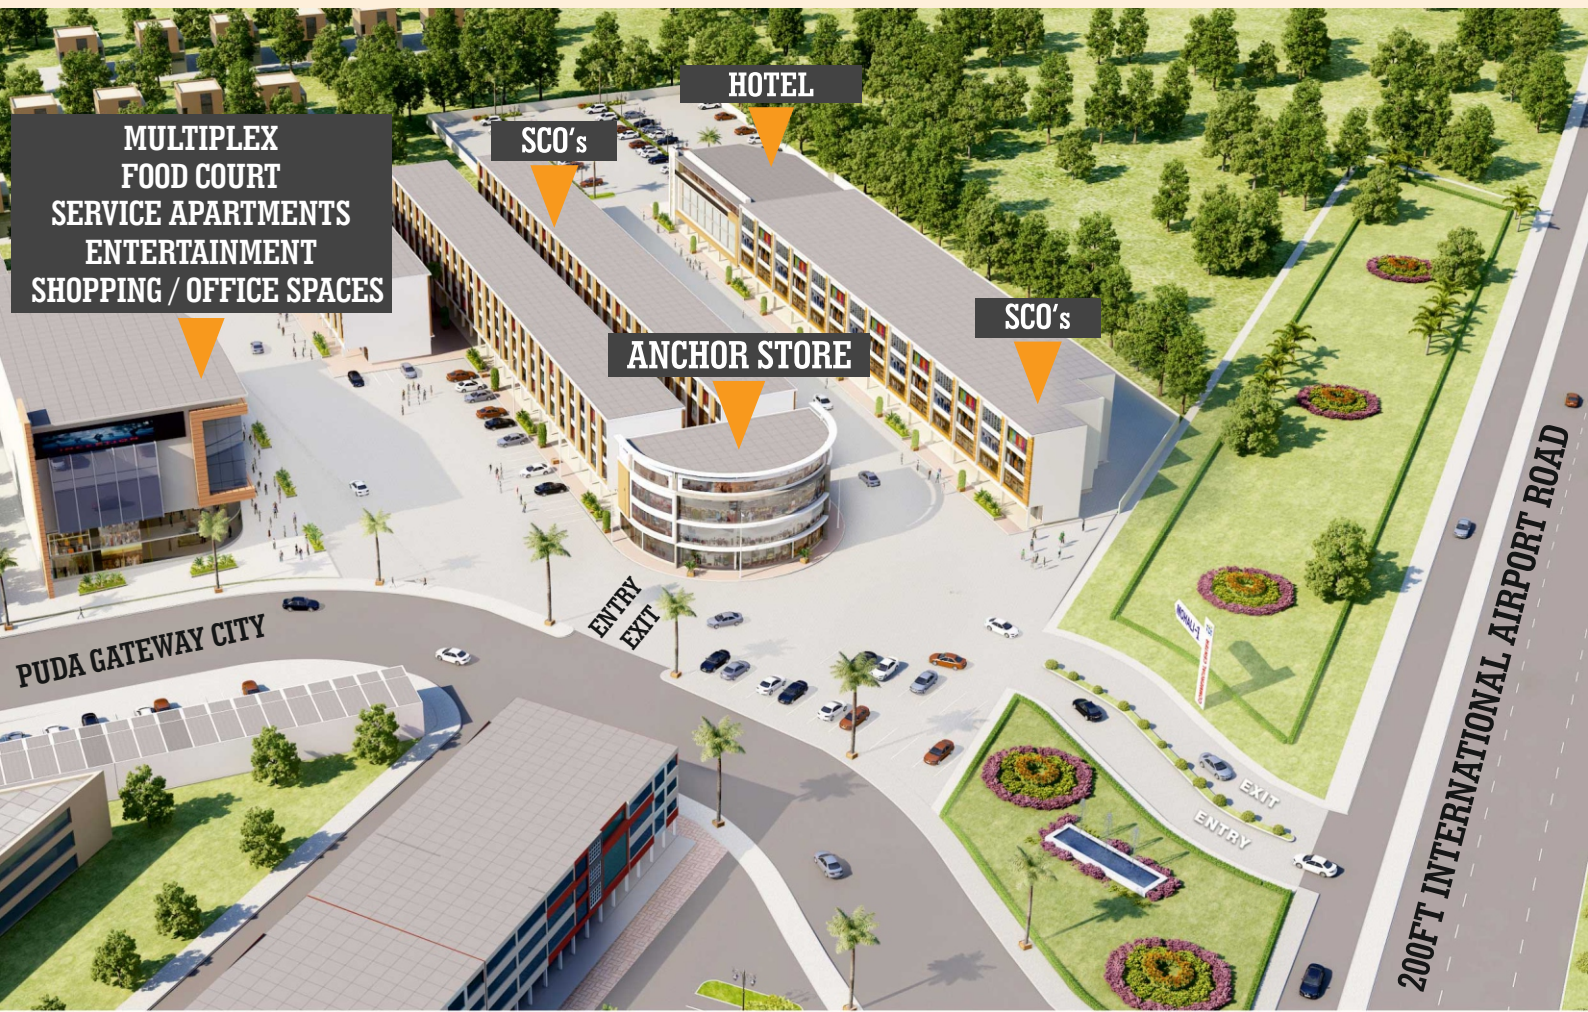

# MOHALI 1

- Food • Hotel • Retail • Entertainment
  - Multiplex • Service Apartments • Office Spaces
- SECTOR-119 —

**COMMERCIAL SCO'S & BUILT-UP UNITS  
LOCATED AT 200FT WIDE  
INTERNATIONAL AIRPORT ROAD**

(80 SQ. YDS.)

(264 SQ. YDS.)

**ANCHOR STORE**

**MULTIPLEX | FOOD COURT | SERVICE APARTMENTS | ENTERTAINMENT | SHOPPING | OFFICE SPACES**

**HOTEL**

## LOCATION ADVANTAGES

- An Integral part of TDI City Mega Township Project Sector-74A, 92, 116,117,118 & 119 Mohali.
- Located on 200ft wide International Airport Road & adjoining PUDA Gateway City.
- Multiple connectivity to all sectors of Mohali & Chandigarh.
- Centrally located in and around 1000 acres of residential areas.
- Mohali International Airport Road passing through TDI City serves as a gateway for Haryana, Himachal Pradesh, Jammu & Kashmir & whole of Punjab.

## LEGEND

1. SITE FOR MULTIPLEX / FOOD COURT / SERVICE APARTMENTS / ENTERTAINMENT / SHOPPING / OFFICE SPACES - 4195.77 SQ. YDS.
2. SITE FOR ANCHOR STORE - 710.0 SQ. YDS.
3. SITE FOR HOTEL - 1130.0 SQ. YDS.
4. SCO - 672-685 | 264.0 SQ. YDS.
5. SCO - 601-671 | 80.0 SQ. YDS.